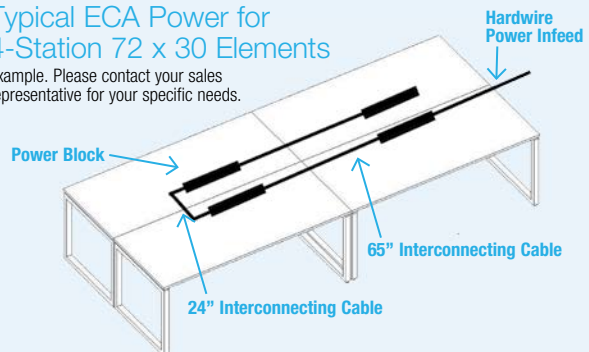

Model #	List
PLTWTSSINGLE24BLACK	\$34
PLTWTDOUBLE24BLACK	\$45

Typical ECA Power for 4-Station 72 x 30 Elements

Example. Please contact your sales representative for your specific needs.

- 4 ea 19" J-Channel Power Block
- 4 ea Blank Telecom Plate (Data Plugs)
- 1 ea 72" Hardwire Power Infeed
- 2 ea 65" Interconnecting Cable (Connects J-Channel to J-Channel)
- 1 ea 24" Interconnecting Cable (Connects one side to the other)